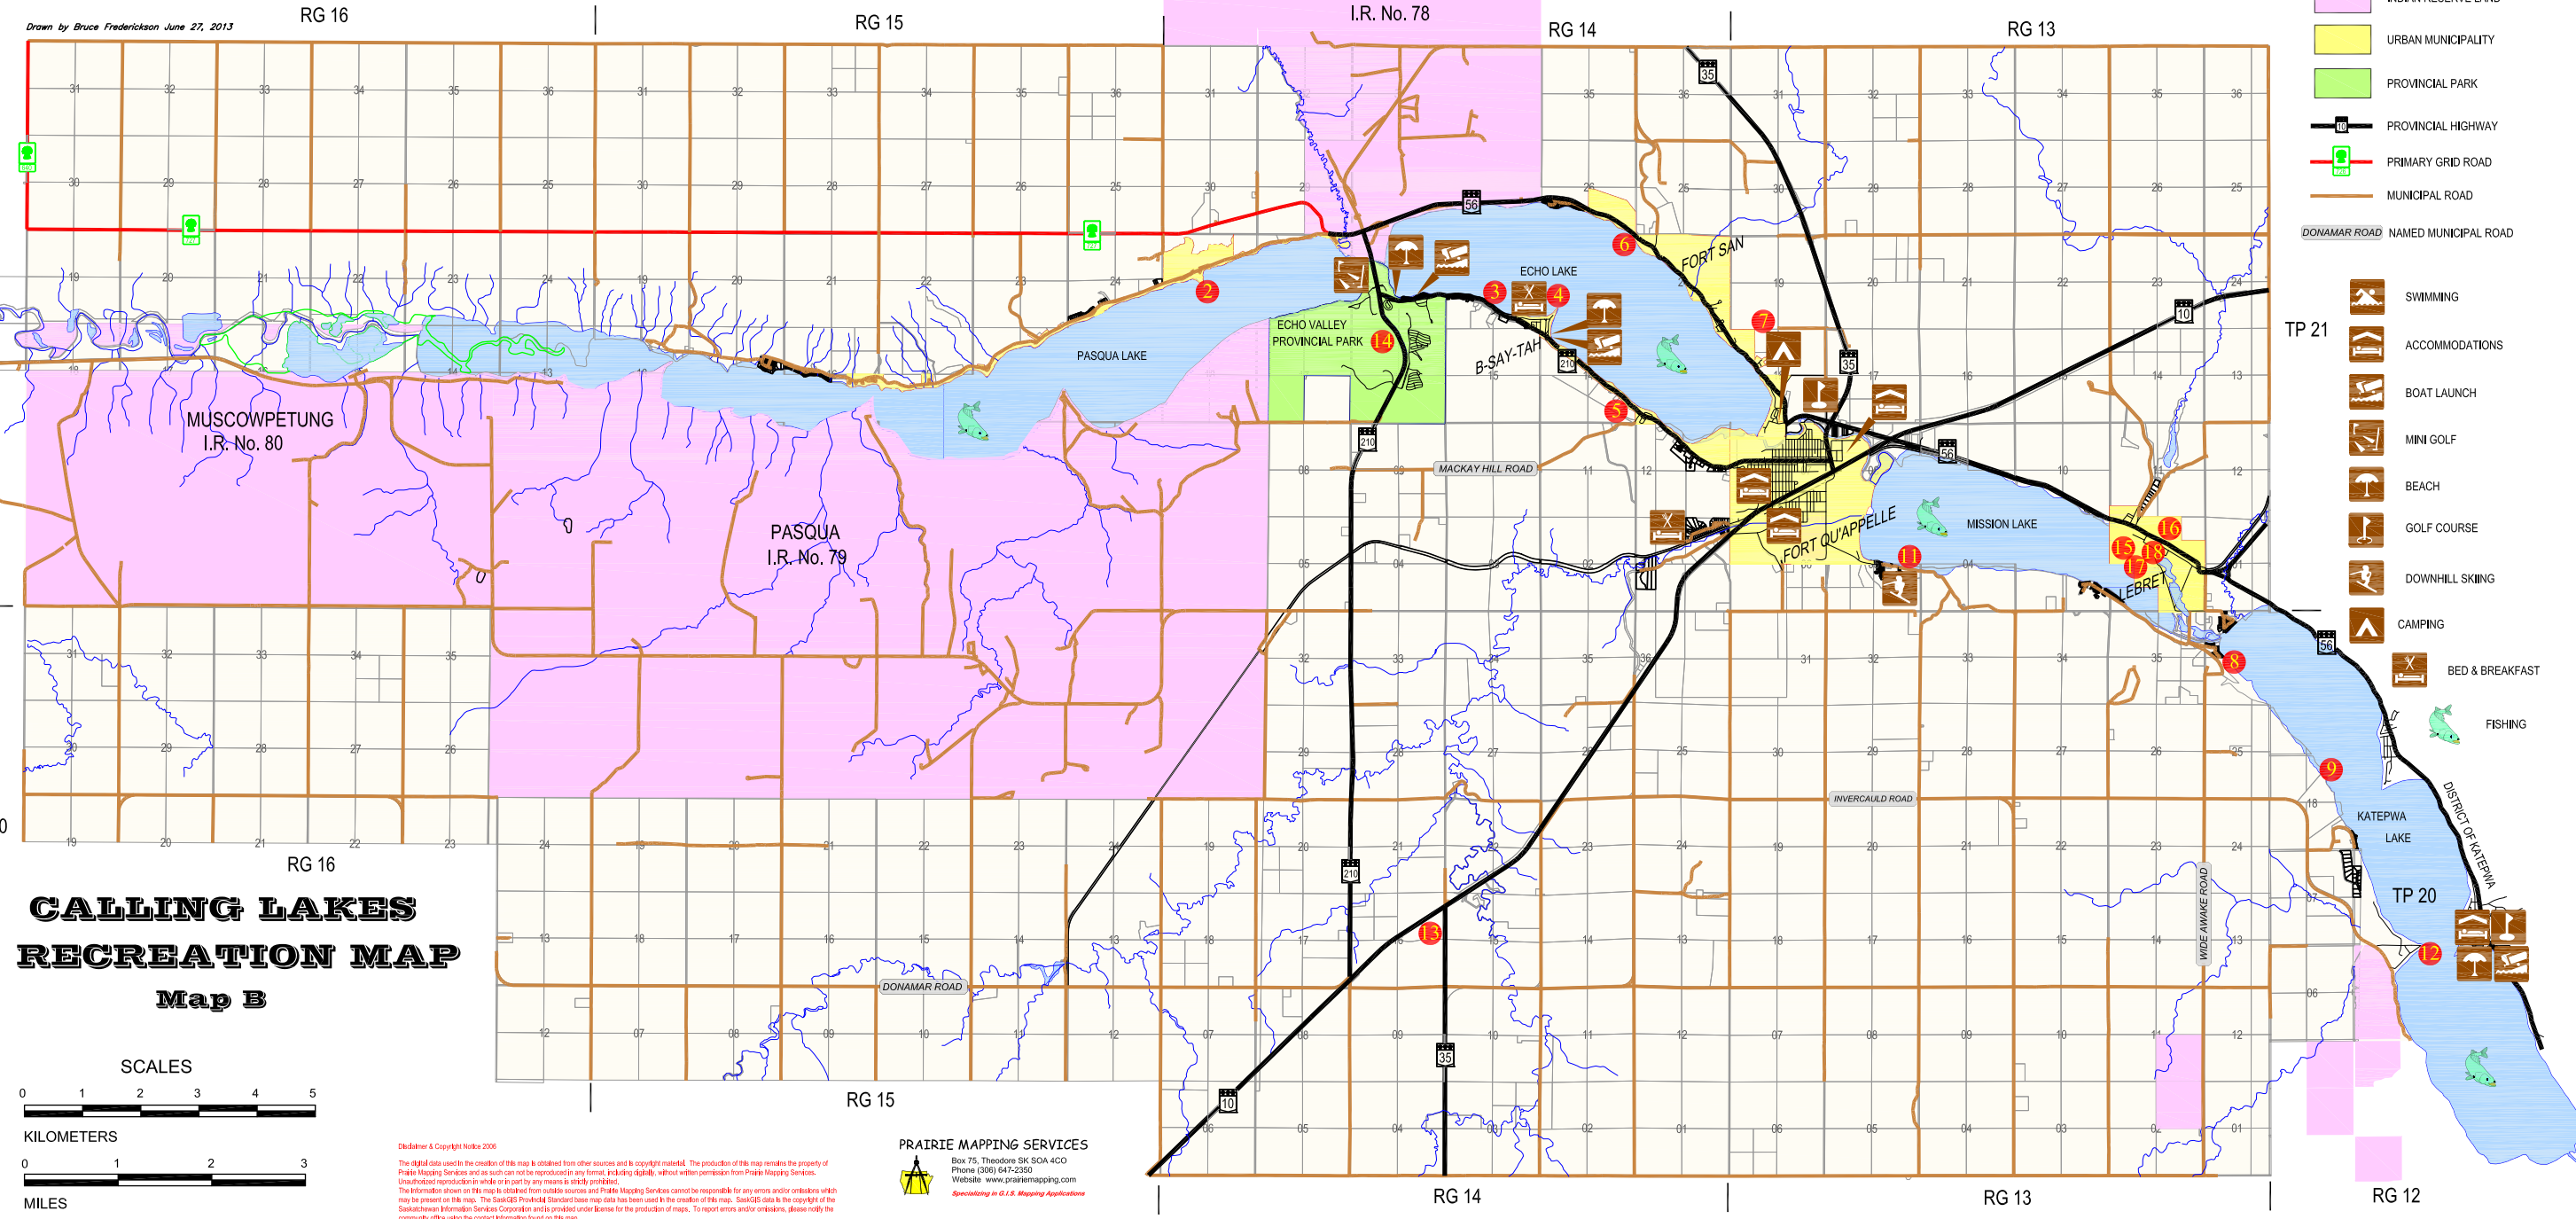

Drawn by Bruce Frederickson June 27, 2013

LEGEND

- INDIAN RESERVE LAND
- URBAN MUNICIPALITY
- PROVINCIAL PARK
- PROVINCIAL HIGHWAY
- PRIMARY GRID ROAD
- MUNICIPAL ROAD
- DONAMAR ROAD NAMED MUNICIPAL ROAD

- SWIMMING
- ACCOMMODATIONS
- BOAT LAUNCH
- MINI GOLF
- BEACH
- GOLF COURSE
- DOWNHILL SKIING
- CAMPING
- BED & BREAKFAST
- FISHING

POINTS OF INTEREST

- Lutheran Church Group
- Saskatchewan Fish Culture Station
- B-SAY-TAH Point
- Orthodox Christian Centre
- Evangelical Camp
- Calling Lakes Centre (PCTC)
- Baptist Camp
- Camp Monchan
- Jewish Cemetery (Lipton) (Note: Not Shown On Map)
- Mission Ridge Winter Park
- Pelican Point
- Clearview Livestock and Arena
- QU'Appelle Valley Interpretive Trail
- Lebret Museum
- Stations of the Cross
- Sacred Heart Church
- The Little Glass Hut

CALLING LAKES RECREATION MAP

Map B

PRAIRIE MAPPING SERVICES
Box 75, Theodore SK S0A 4C0
Phone (306) 647-2350
Website: www.prairiemapping.com
Specializing in G.I.S. Mapping Applications